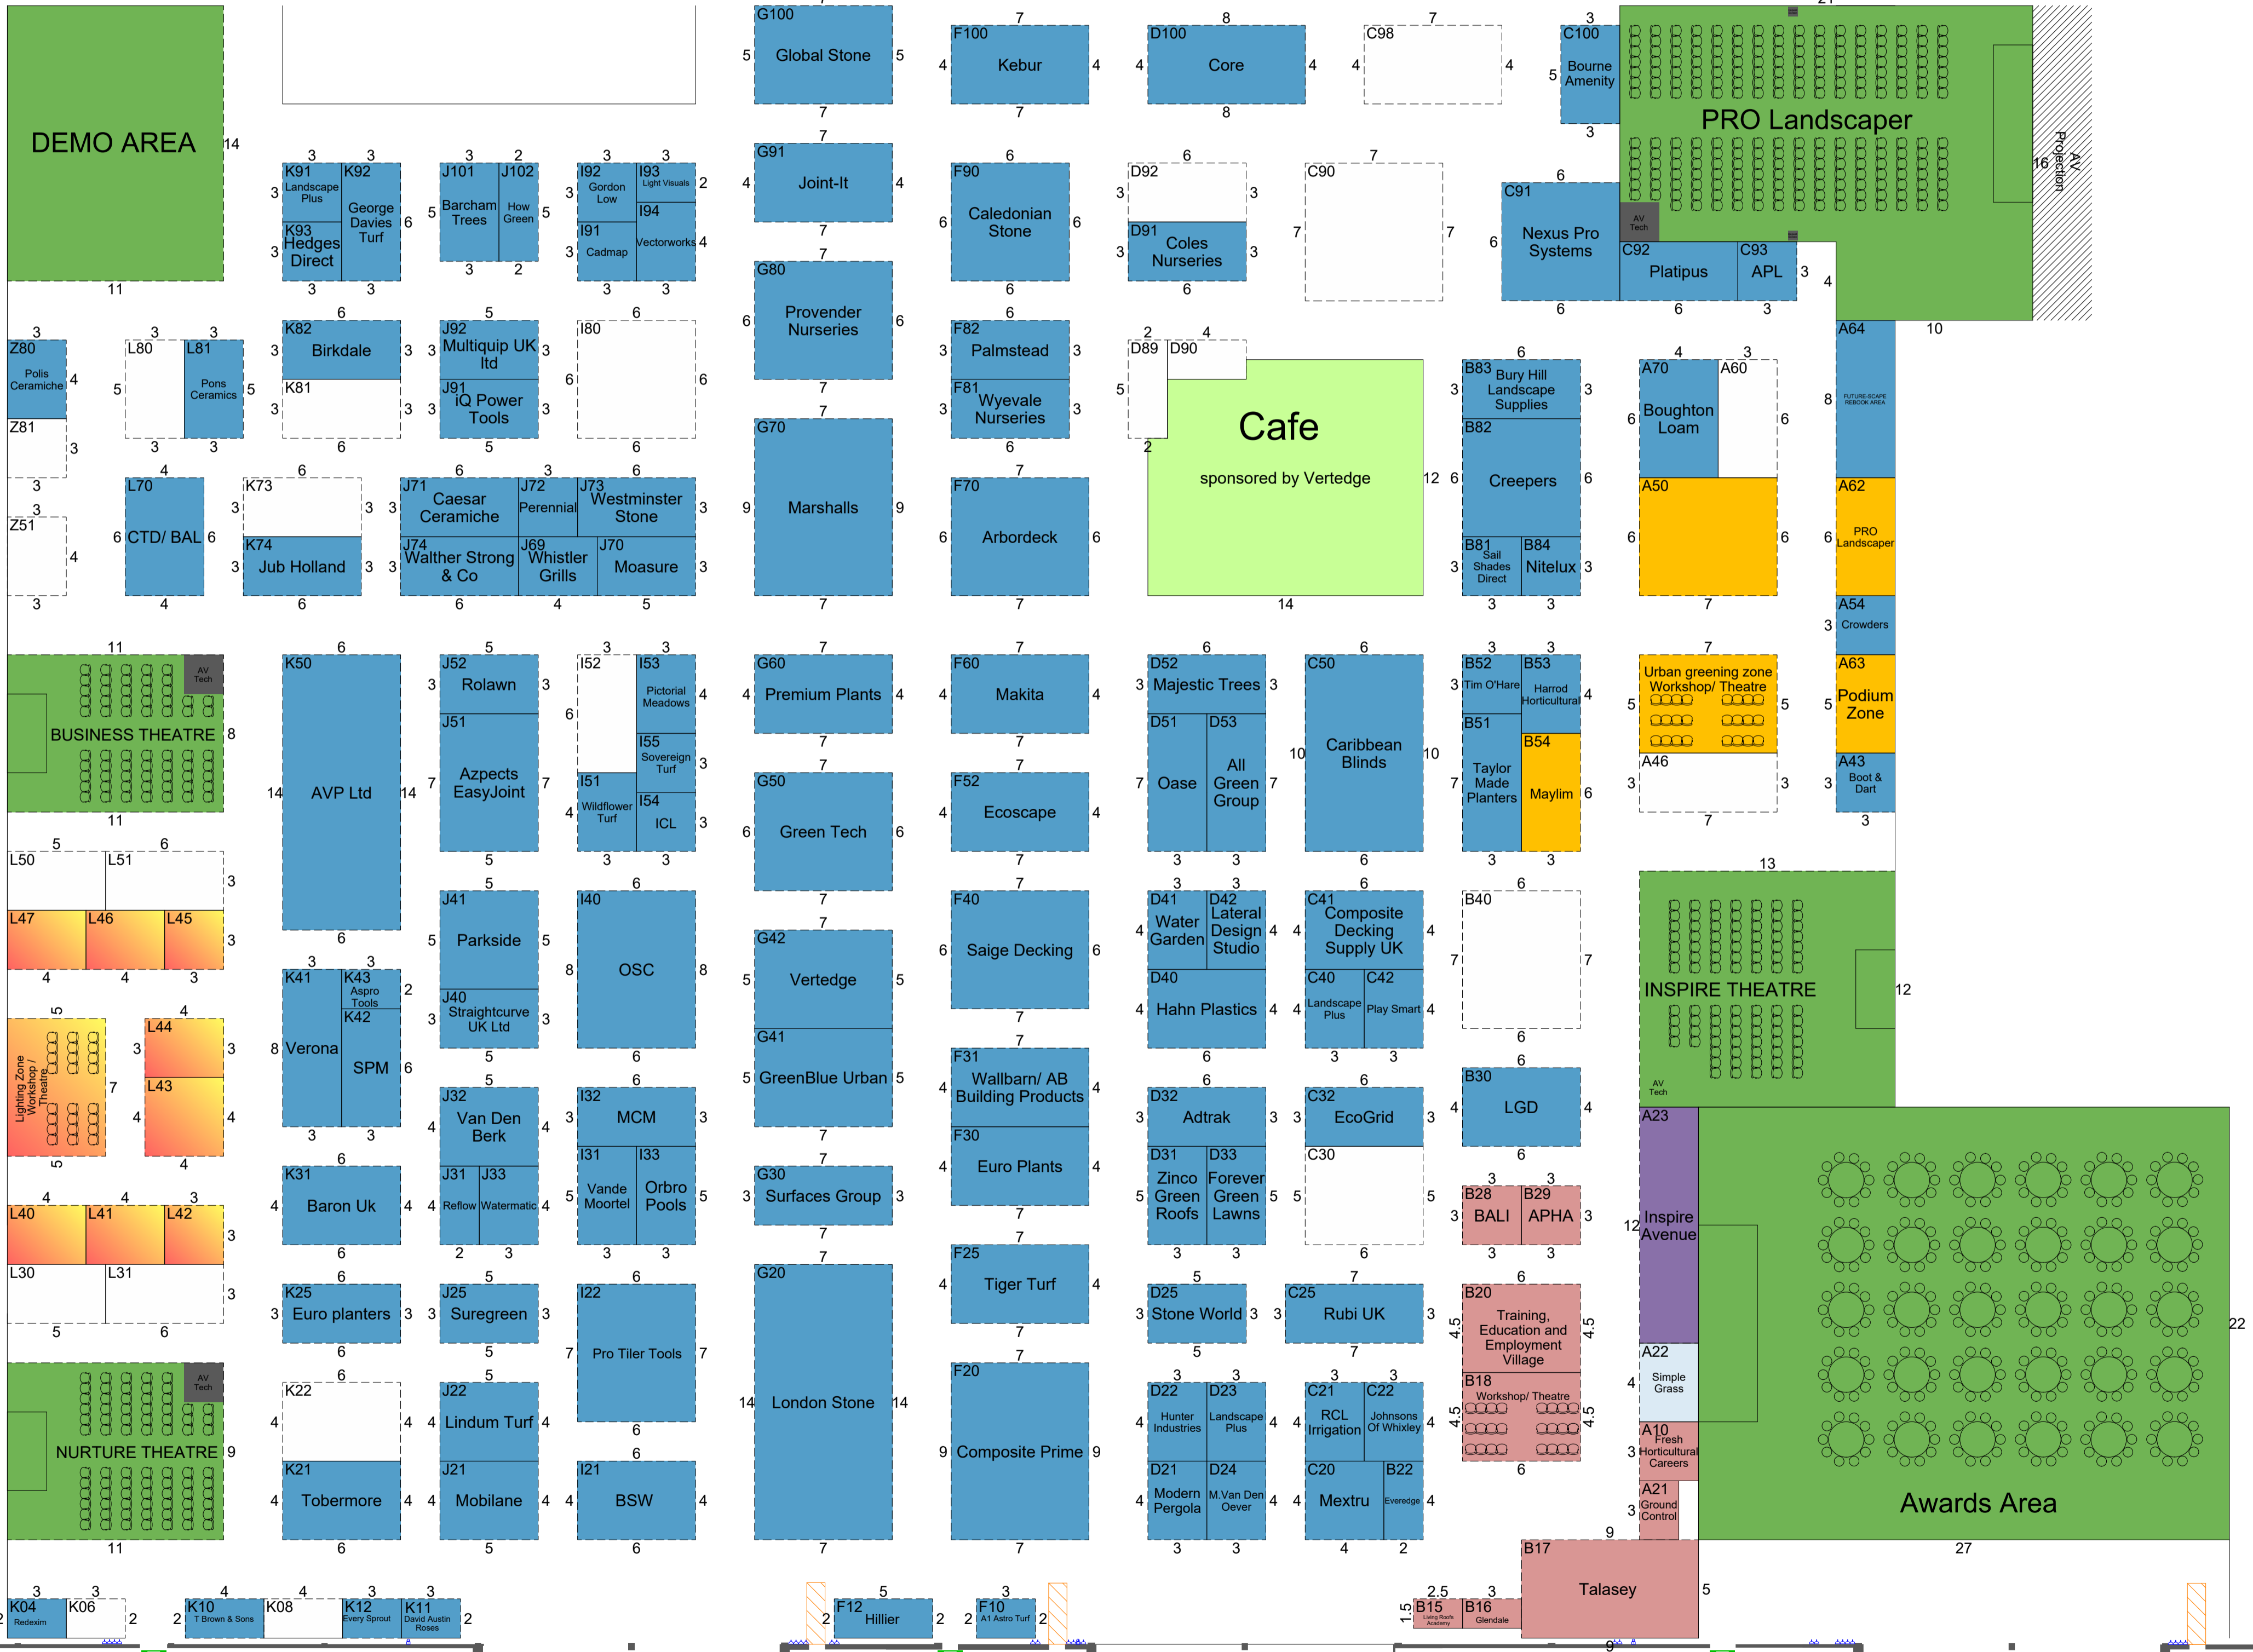

2022

Lorry Door
N2

Lorry Door
N3

Lorry Door
N4

Lorry Door
N5

Lorry Door
N6

N1

N2

N3